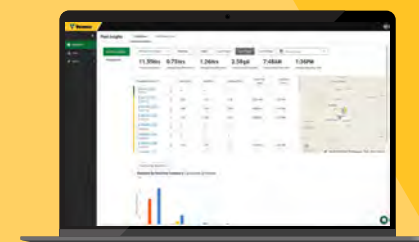

PREMIUM

Information you will find:

- Aggregated performance data and insights
- Geofence alerts and curfew
- Fleet-level reporting