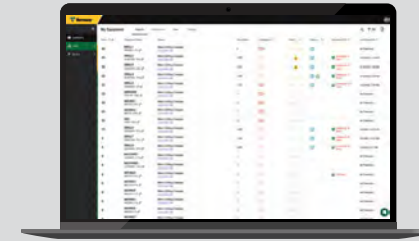

THAT MEANS

MORE

**CERTAINTY, CONNECTION, CONFIDENCE AND
TIME FOR THE BIG THINGS.**

**VermeerOne
YOUR ACCESS TO MORE
STARTS HERE.**

1. LOGIN

Go to one.vermeer.com and log in using the username or email and password associated with your Vermeer account.

2. FLEET

On the homepage, select Fleet to access your list of equipment. Information that you will find:

- List of equipment
- Machine health overview
- Filters to apply to narrow your machine list

3. EQUIPMENT DETAILS