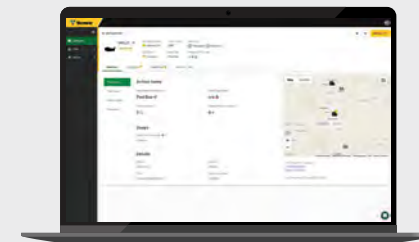

THAT MEANS

MORE

**CERTAINTY, CONNECTION, CONFIDENCE AND
TIME FOR THE BIG THINGS.**

**VermeerOne
YOUR ACCESS TO MORE
STARTS HERE.**

1. LOGIN

Go to one.vermeer.com and log in using the username or email and password associated with your Vermeer account.

2. FLEET

On the homepage, select Fleet to access your list of equipment. Information that you will find:

- List of equipment
- Machine health overview
- Filters to apply to narrow your machine list

3. EQUIPMENT DETAILS