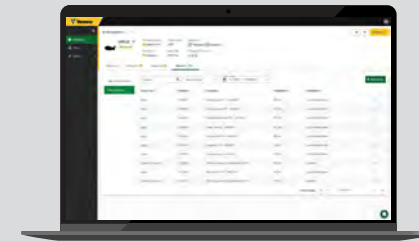

2. FLEET

On the homepage, select Fleet to access your list of equipment. Information that you will find:

- List of equipment
- Machine health overview
- Filters to apply to narrow your machine list

3. EQUIPMENT DETAILS

Information you will find:

- Machine location
- Dealership contact information
- Machine operating parameters

4. SERVICE RECORDS AND MAINTENANCE

Information you will find:

- Complete service history log
- VIN-specific information such as registrations and owner manuals
- Warranty status, hours and machine software