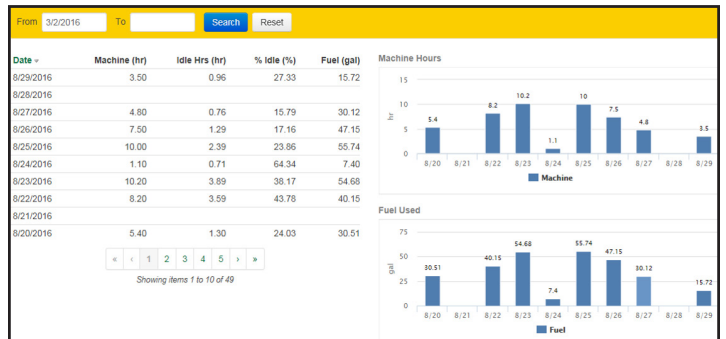

ALL FROM THE COMFORT OF YOUR OFFICE.

EQUIPPED TO DO MORE.

Vermeer, the Vermeer logo, Equipped to Do More and Navigator are trademarks of Vermeer Manufacturing Company in the U.S. and/or other countries. © 2016 Vermeer Corporation. All Rights Reserved.