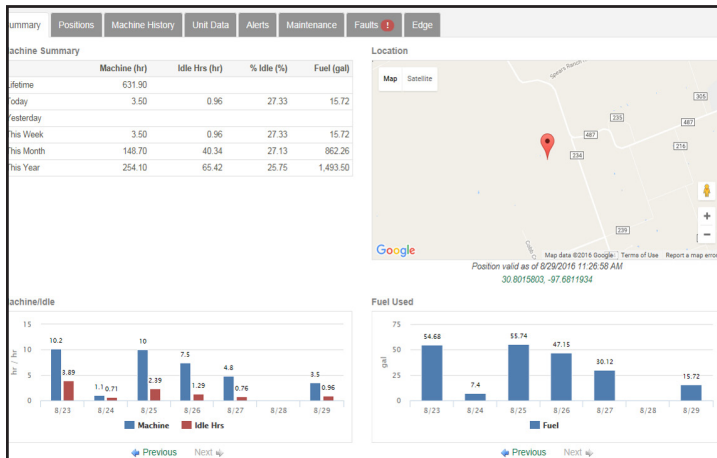

ASK THE RIGHT QUESTIONS.

HELP IMPROVE YOUR EFFICIENCY.